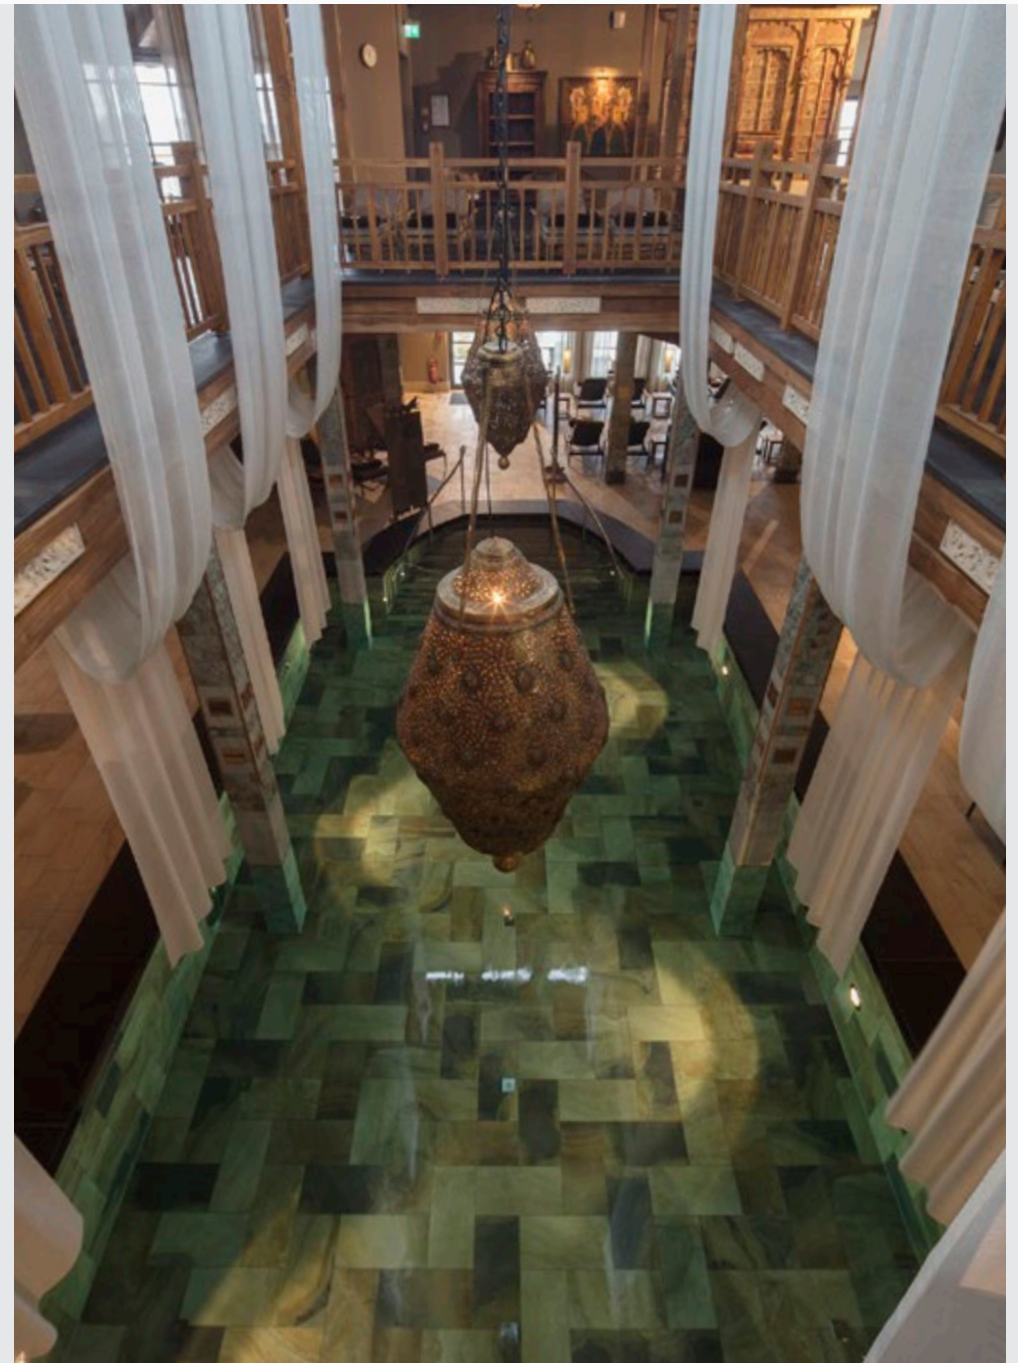

Project type
New build

New build of an exclusive wellness oasis
in unspoiled nature.

Installer Wolfgang Peters Wellnessbau

Client Theune Management GmbH